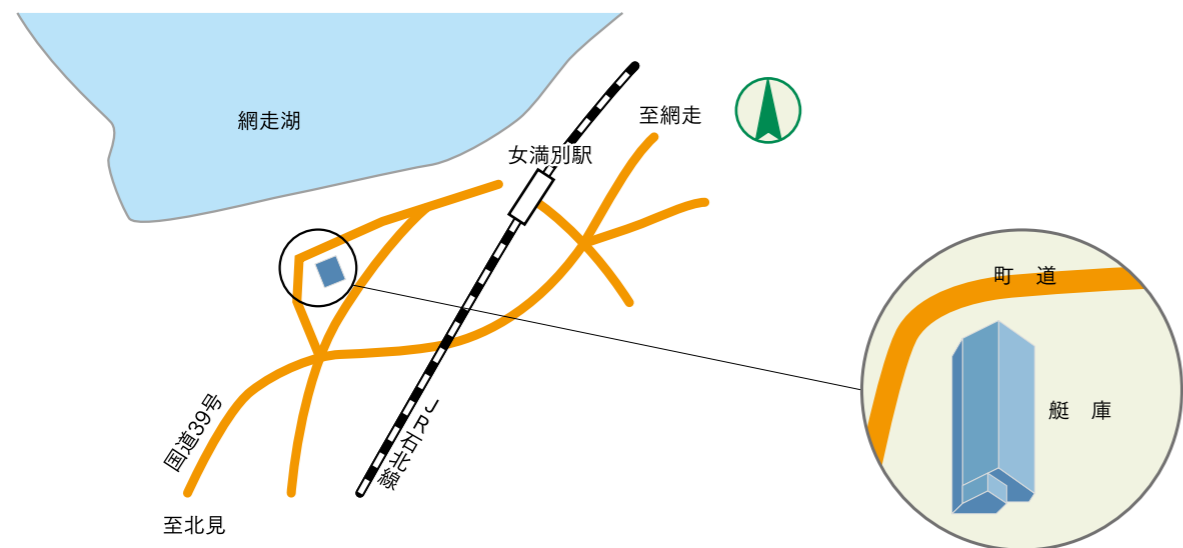

施設配置図 Campus Map

艇庫 Boat House

- ① Building 1
- ② Building 2
- ③ Building 3
- ④ Building 4
- ⑤ Buildings 5-6
- ⑥ Buildings 7-8
- ⑦ Buildings 9-10
- ⑧ Buildings 11-12
- ⑨ Buildings 13-14
- ⑩ Building 15
- ⑪ Building 16
- ⑫ Building 17
- ⑬ Administrative Office
- ⑭ International Center
- ⑮ Natural Energy Laboratory
- ⑯ Library
- ⑰ Lecture Hall
- ⑱ Information Processing Center
- ⑲ Gymnasium
- ⑳ Extracurricular Activity Facilities
- ㉑ University Hall and Health Administration Center
- ㉒ Dormitory
- ㉓ International Residence
- ㉔ Guest House Shirakaba
- ㉕ Staff Residences
- ㉖ Center for Regional Community
Open Innovation Center
- ㉗ Innovative Manufacturing Center for Education and Research